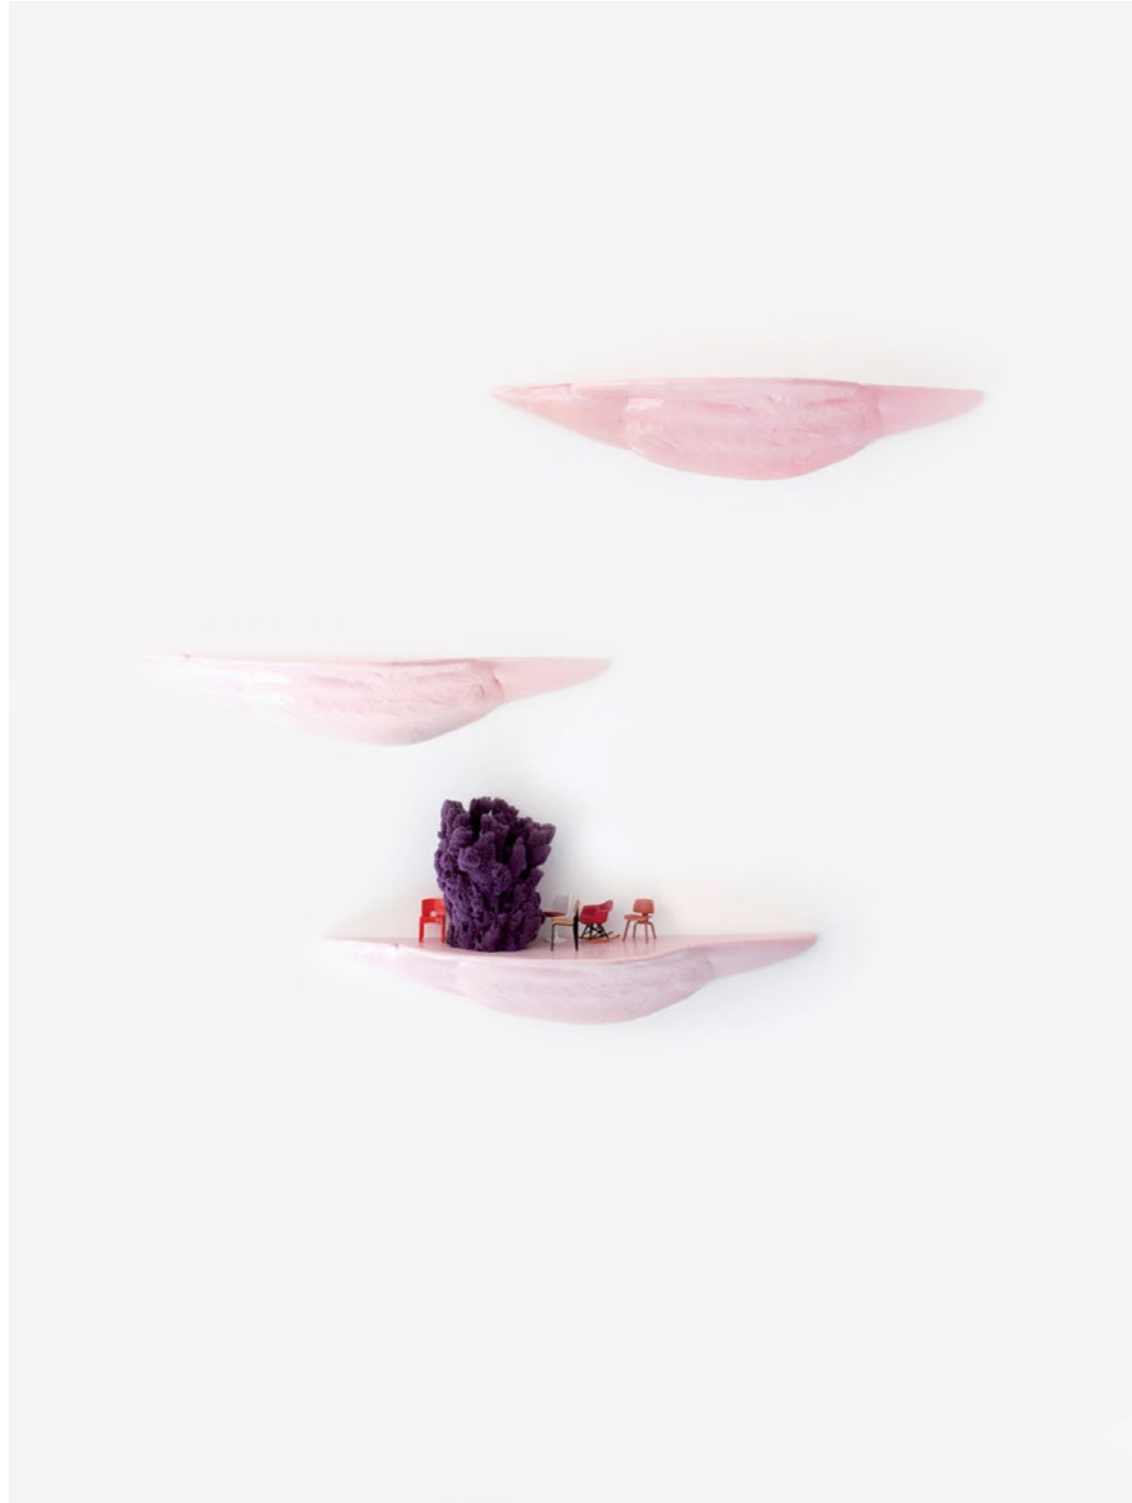

Mousse

Enamelled ceramic
Made in Italy

Light Pink
W. 80 cm H. 13 cm D. 13 cm

Réf.: FA 08 LIGHT PINK

Public price
220 €