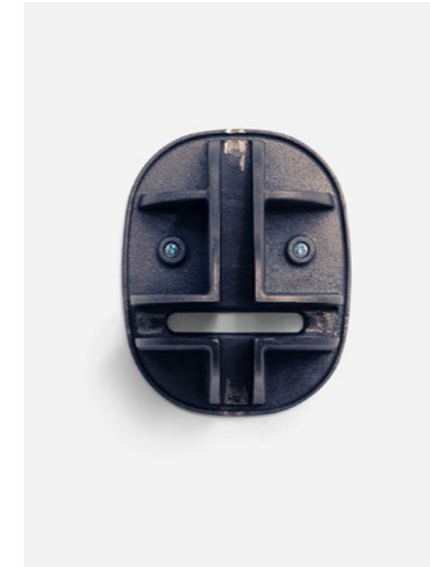

I48

I49

Bagou, shelving system

The BAGOU shelving system offers an infinite number of configurations to create all types of shelves, bookcases, storage units, consoles, bedside tables, side tables, standing tables... Its cast steel base angle, designed to accommodate both horizontal shelves and vertical dividers, allows you to imagine open or closed storage units, high or low, as high and/or as long as you wish. Simplified to the extreme, the BAGOU system consists of only 3 elements to compose, making planning and installation child's play.

Khaki
W. 16 cm H. 20 cm D. 11 cm

Réf.: EBO 01 KHAKI

Public price
120 €

Raw
W. 16 cm H. 20 cm D. 11 cm

Réf.: EBO 01 RAW

Public price
120 €

Red
W. 16 cm H. 20 cm D. 11 cm

Réf.: EBO 01 RED