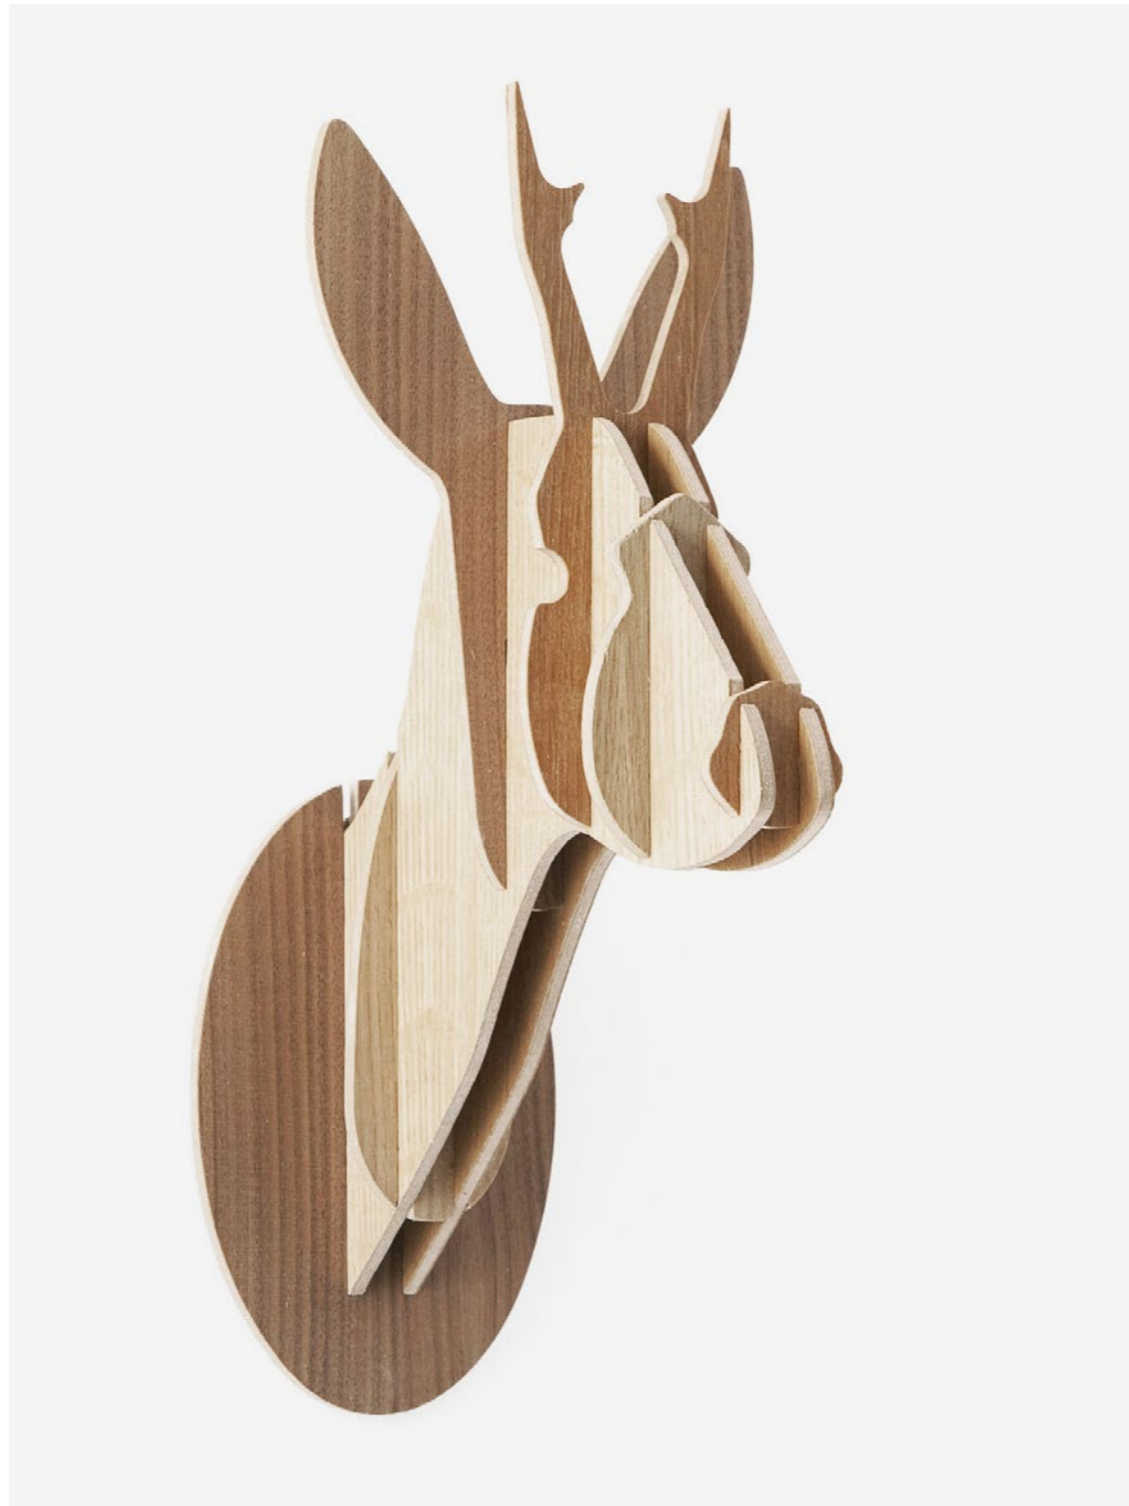

242

243

White
W. 22 cm H. 3 cm D. 8 cm

Réf. : REP 02 WHITE

Public price
90 €

Light grey
W. 22 cm H. 3 cm D. 8 cm

Réf. : REP 02 LIGHT GREY

Public price
90 €

Black
W. 22 cm H. 3 cm D. 8 cm

Réf. : REP 02 BLACK

Public price
90 €

244

245

Trophée Roedeer random

Trophée Roedeer

246

247

Oak, Teak, And American Walnut Plywoods
Really easy to assemble
Made in Belgium

W. 12 cm H. 29,4 cm D. 17,6 cm

Réf.: BG 09 S RANDOM

Public price
100 €

Plywood birch
Really easy to assemble
Made in Belgium