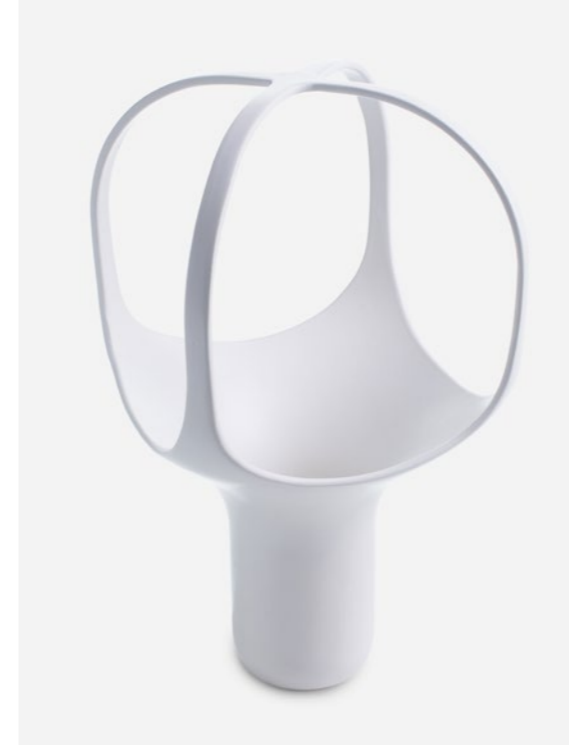

Public price
140 €

Heirloom 2

Enamelled ceramic
Made in Italy

Light yellow
W. 30 cm H. 45 cm D. 30 cm

Réf.: BGR 06 LIGHT YELLOW

Public price
300 €

230

231