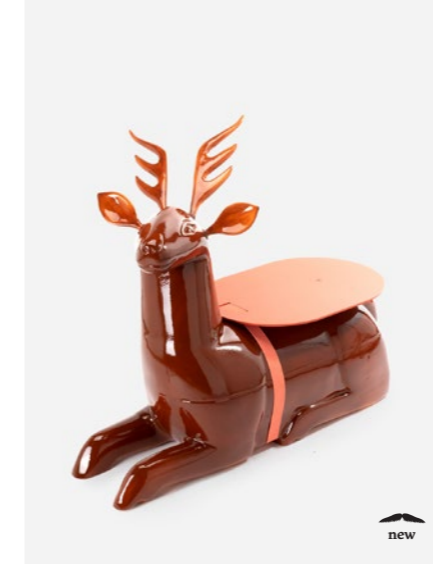

Brown - Red
W. 56 cm H. 81,5 cm D. 105 cm
Table height : 36,5 cm
Réf. : REP 03 BROWN-RED

Public price
2500 €