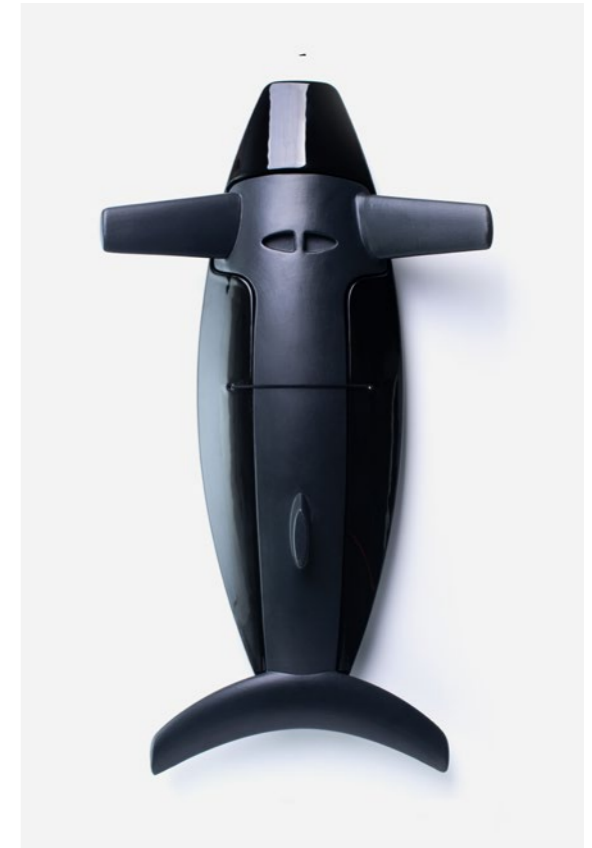

Black
Height: Height: 10 cm,
Length : 57 cm, WidthH. 30 cm
Réf.: JBF 16 BLACK

Public price
900 €

194

195

Styx

Mate and ultra-glossy glazed ceramic,
mother-of-pearl abalone from the Andaman
Sea.
Limited and signed edition of 49 pieces per
colour
Made in Italy