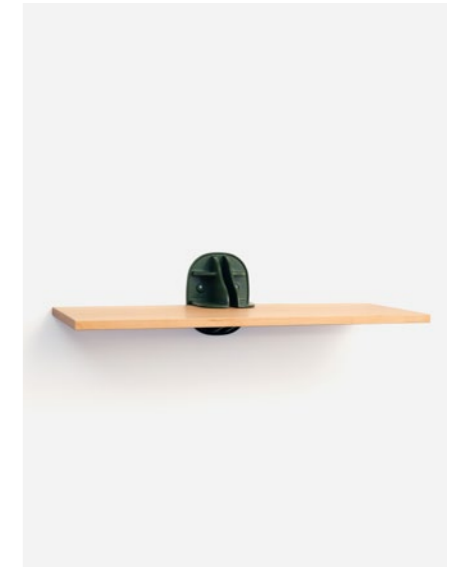

Khaki
W. 30 cm H. 80 cm D. 11 cm

Réf.: EBO 04 KHAKI

Public price
190 €