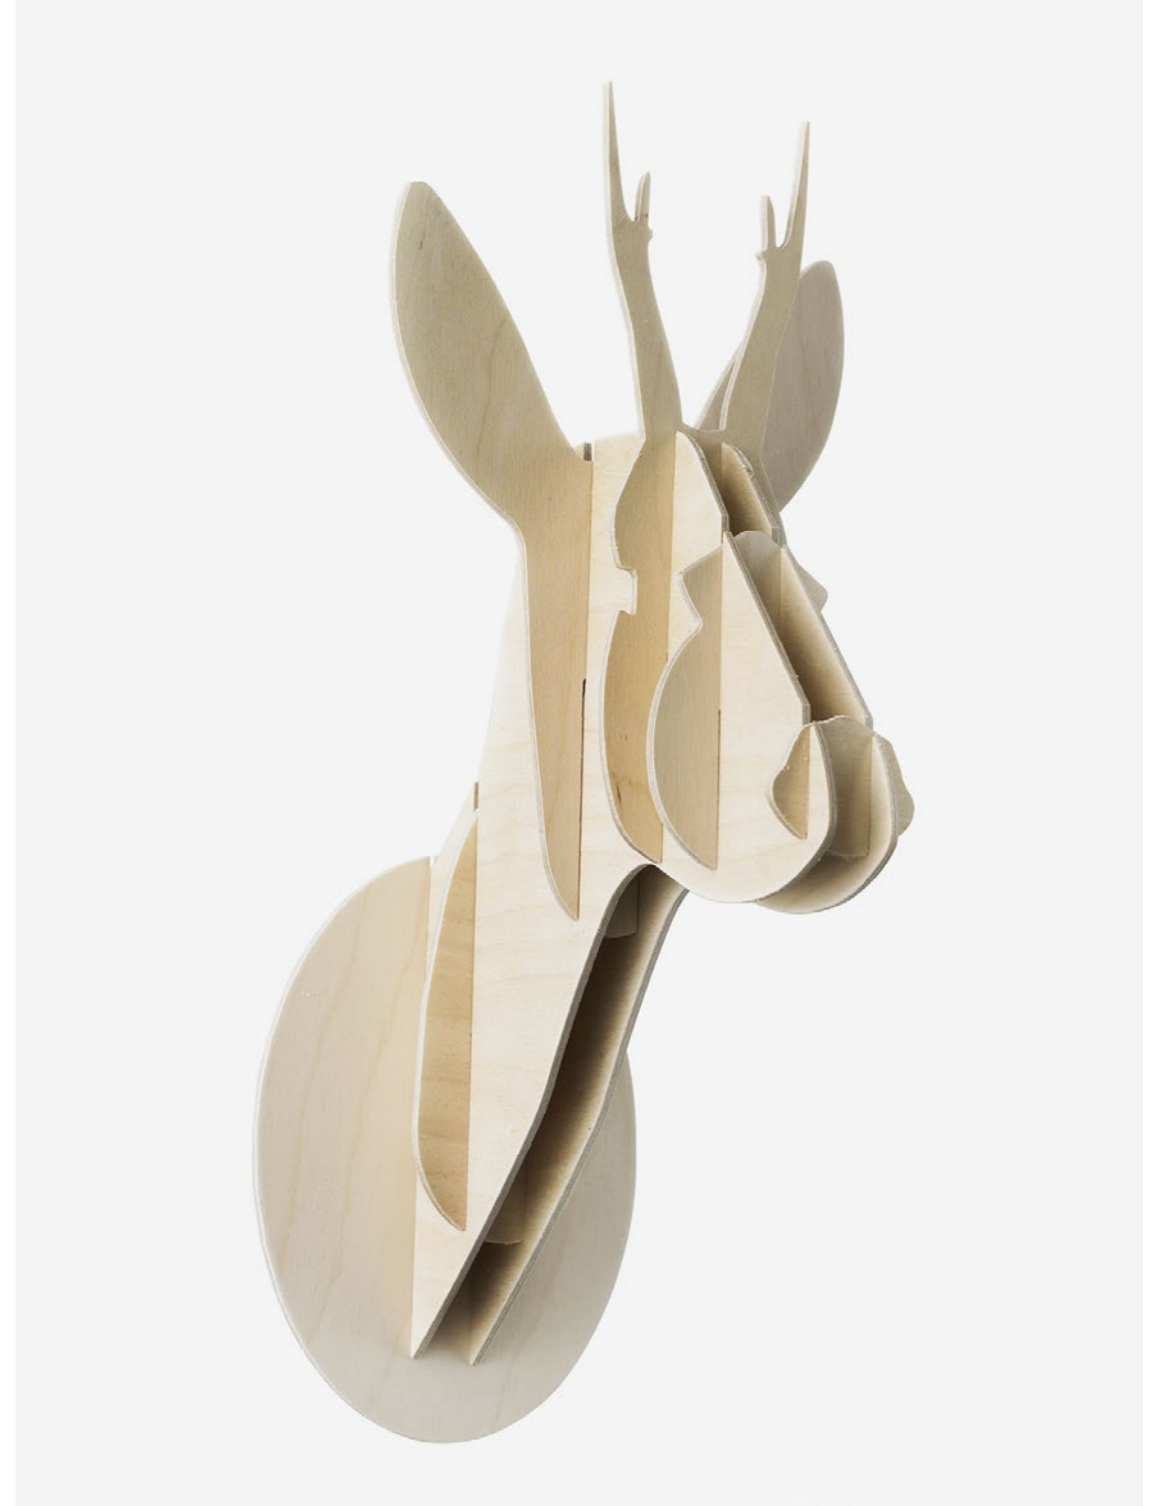

242

243

White
W. 22 cm H. 3 cm D. 8 cm

Réf. : REP 02 WHITE

Public price
90 €

Light grey
W. 22 cm H. 3 cm D. 8 cm

Réf. : REP 02 LIGHT GREY

Public price
90 €

Black
W. 22 cm H. 3 cm D. 8 cm

Réf. : REP 02 BLACK

Public price
90 €

244

245

Trophée Roedeer random

Trophée Roedeer

246

247

Oak, Teak, And American Walnut Plywoods
Really easy to assemble
Made in Belgium

W. 12 cm H. 29,4 cm D. 17,6 cm

Réf.: BG 09 S RANDOM

Public price
100 €

Plywood birch
Really easy to assemble
Made in Belgium