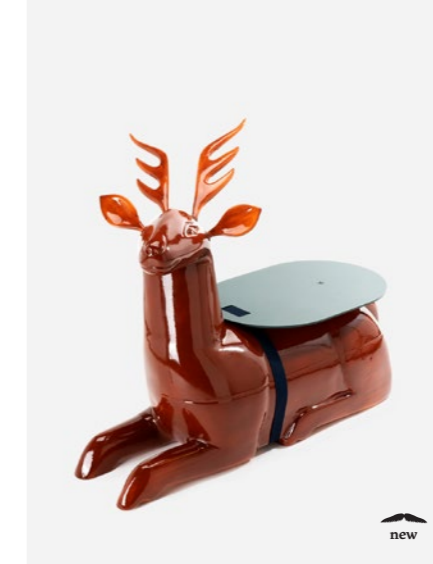

Brown - Dark Green
W. 56 cm H. 81,5 cm D. 105 cm
Table height : 36,5 cm
Réf. : REP 03 BROWN-DARK GREEN

Public price
2500 €